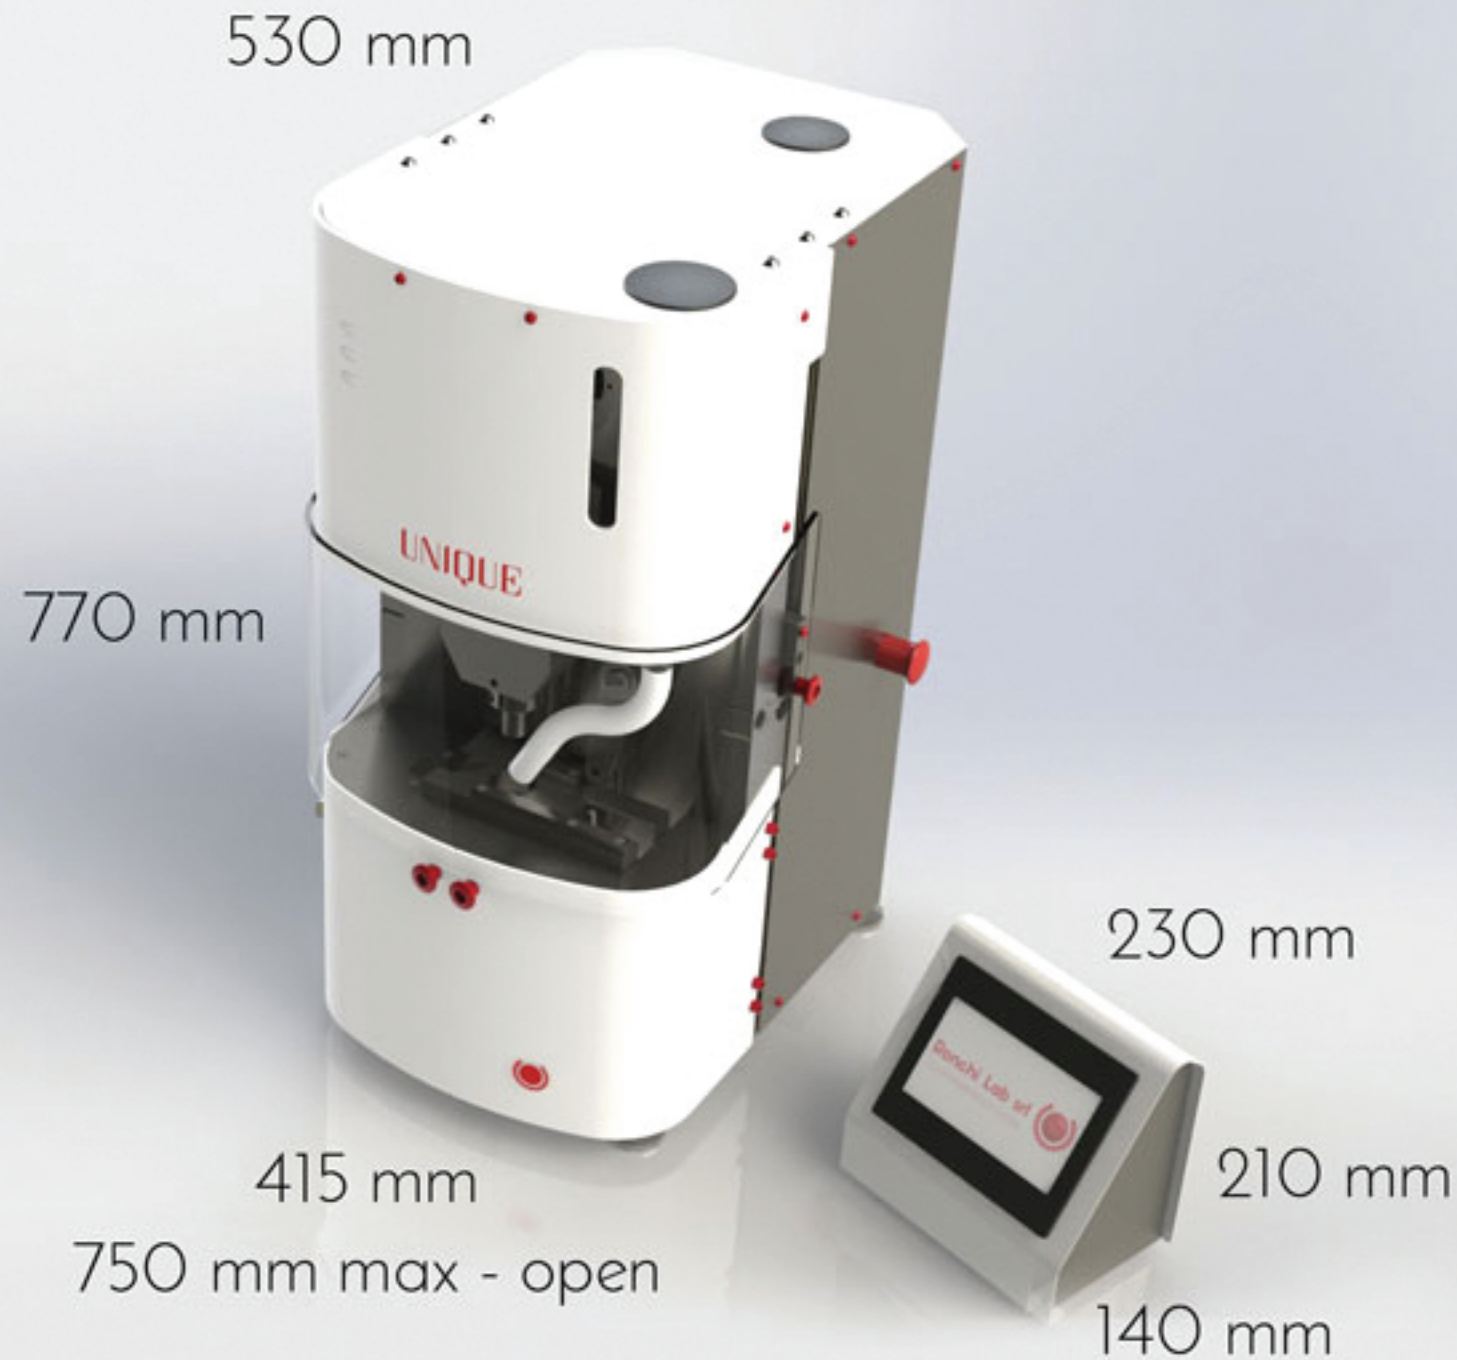

UNIQUE

Single Punch Machine

Unique 170 kg
Electrical Box 10 kg

info@ronchilab.it

Ronchi Lab srl
SOLID PHARMA SOLUTION