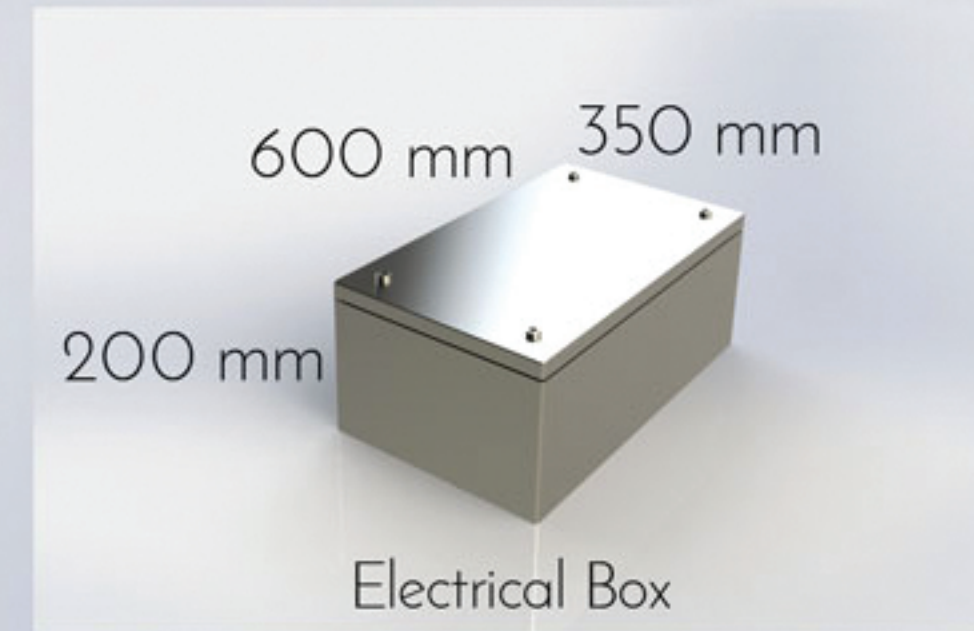

UNIQUE

Single Punch Machine

Unique 170 kg
Electrical Box 10 kg

info@ronchilab.it

Ronchi Lab srl
SOLID PHARMA SOLUTION